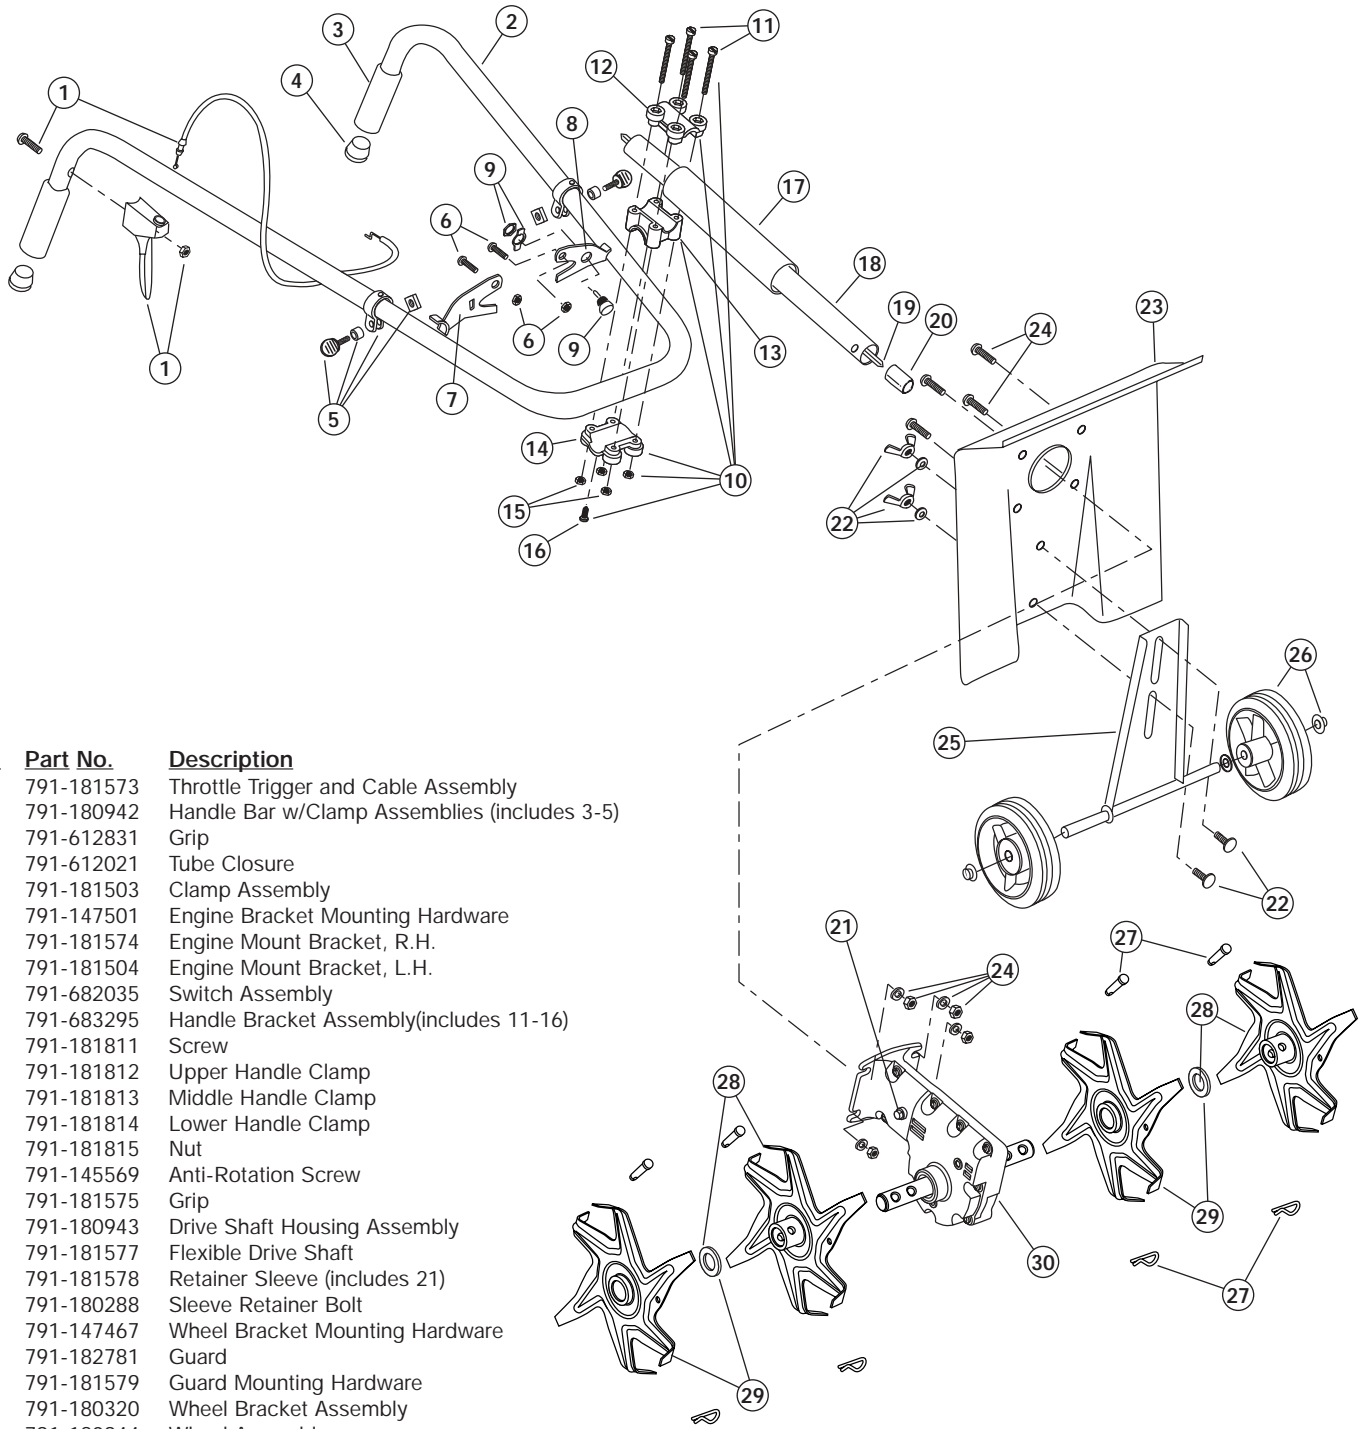

ENGINE PARTS - MODEL YM CULTIVATOR

2-CYCLE GAS CULTIVATOR

PPN 21B-120R000

Item	Part No.	Description
1	791-181573	Throttle Trigger and Cable Assembly
2	791-180942	Handle Bar w/Clamp Assemblies (includes 3-5)
3	791-612831	Grip
4	791-612021	Tube Closure
5	791-181503	Clamp Assembly
6	791-147501	Engine Bracket Mounting Hardware
7	791-181574	Engine Mount Bracket, R.H.
8	791-181504	Engine Mount Bracket, L.H.
9	791-682035	Switch Assembly
10	791-683295	Handle Bracket Assembly(includes 11-16)
11	791-181811	Screw
12	791-181812	Upper Handle Clamp
13	791-181813	Middle Handle Clamp
14	791-181814	Lower Handle Clamp
15	791-181815	Nut
16	791-145569	Anti-Rotation Screw
17	791-181575	Grip
18	791-180943	Drive Shaft Housing Assembly
19	791-181577	Flexible Drive Shaft
20	791-181578	Retainer Sleeve (includes 21)
21	791-180288	Sleeve Retainer Bolt
22	791-147467	Wheel Bracket Mounting Hardware
23	791-182781	Guard
24	791-181579	Guard Mounting Hardware
25	791-180320	Wheel Bracket Assembly
26	791-180944	Wheel Assembly
27	791-147473	Tine Fastener Assembly
28	791-182729	Tine Assembly (Left Outer or Right Inner)
29	791-182730	Tine Assembly (Left Inner or Right Outer)
30	791-147474	Gear Box Assembly

* not shown